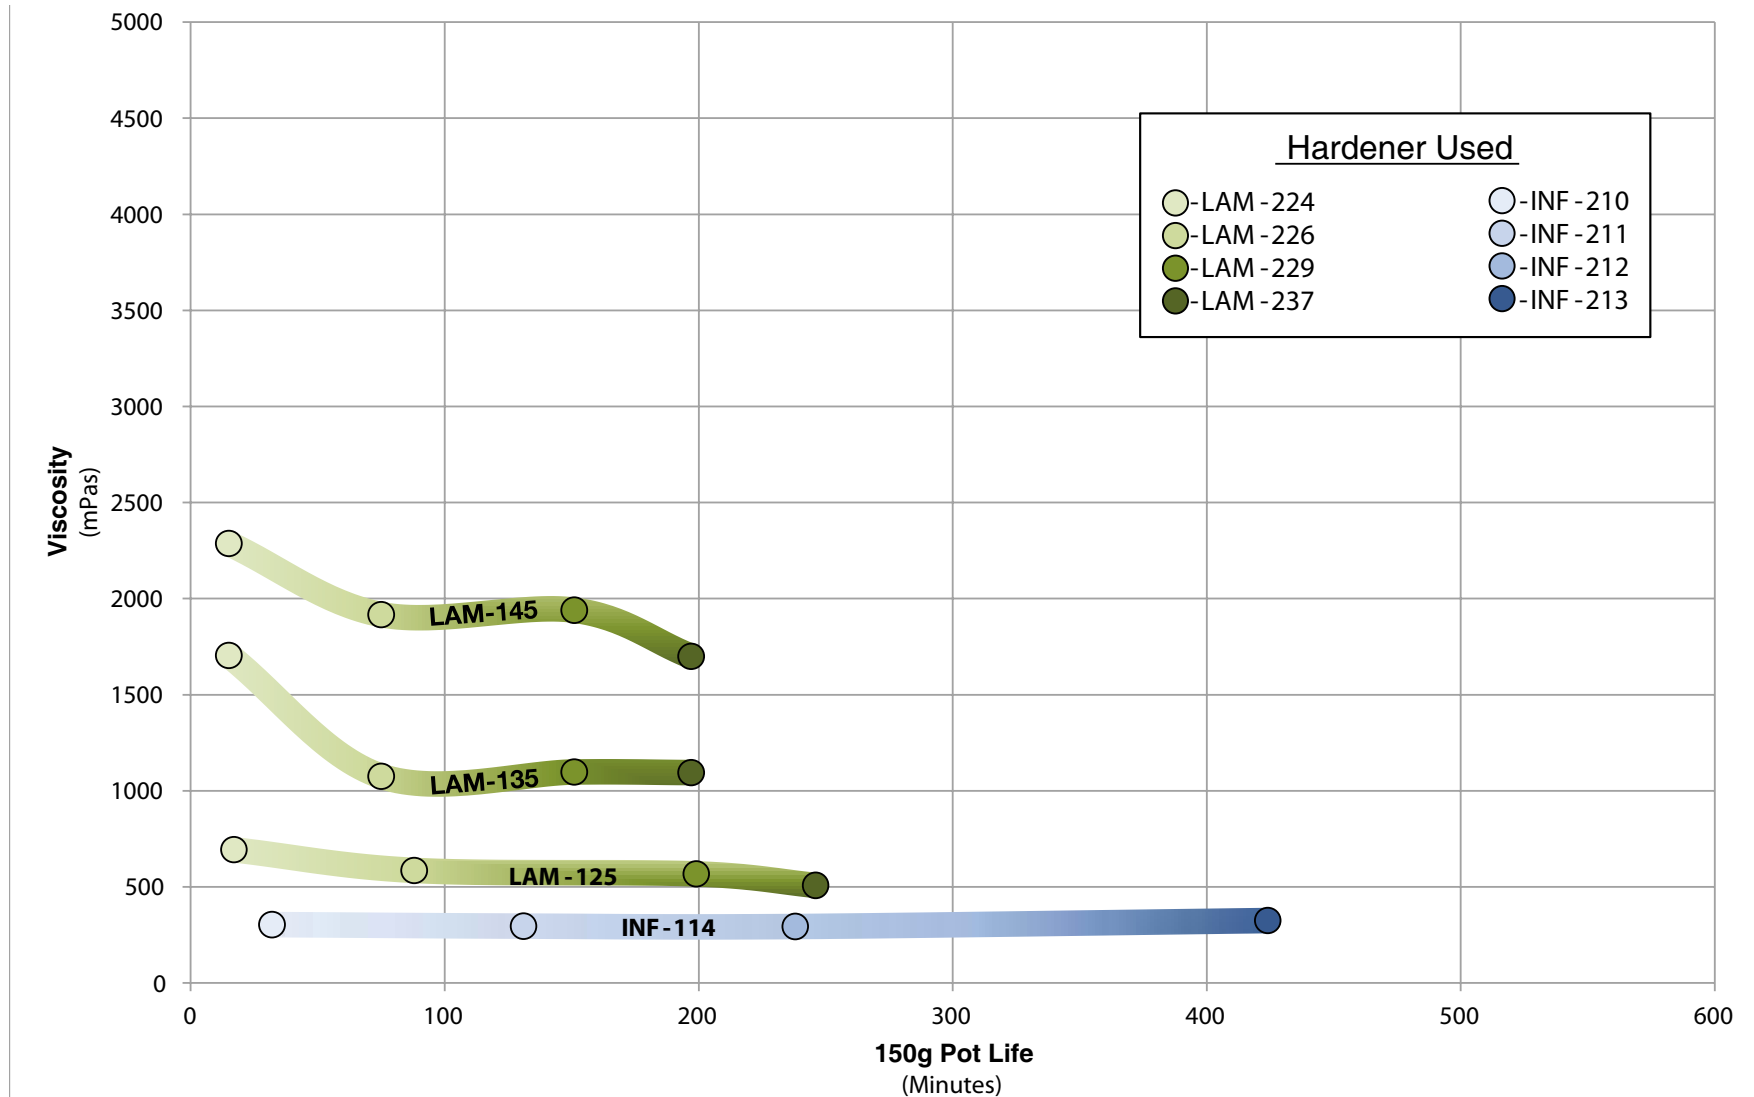

# Technical Data LAM & INF RESIN & HARDENER SELECTION

The New Standard

EPOXIES for Laminating Infusion Tooling Assembly

Wessex Resins & Adhesives  
Cupernham House  
Cupernham Lane  
Romsey, Hampshire  
SO51 7LF, UK  
pro-set.co.uk  
+44(0)1794 521111

ISO9001:2015 Certified

REV 2 / Apr 2018

©2018 Wessex Resins & Adhesives

Data measured at 22°C.